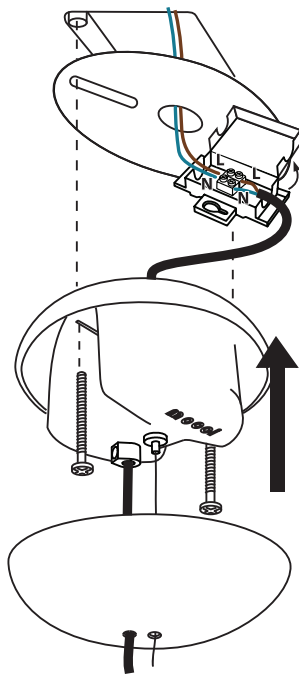

m o o o i

Prop Light Double

1A

1B

INPUT: 240V AC

visit www.mooui.com for more information about the collection

m o o o i

Prop Light Double

2

3

1
SIZE 4

4

OPEN

m o o o i

Prop Light Double

5