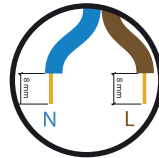

m o o o i

Prop Light Double

1A

1B

INPUT: 240V AC

visit www.mooui.com for more information about the collection

m o o o i

Prop Light Double

2

3

1
SIZE 4

4

OPEN

m o o o i

Prop Light Double

5