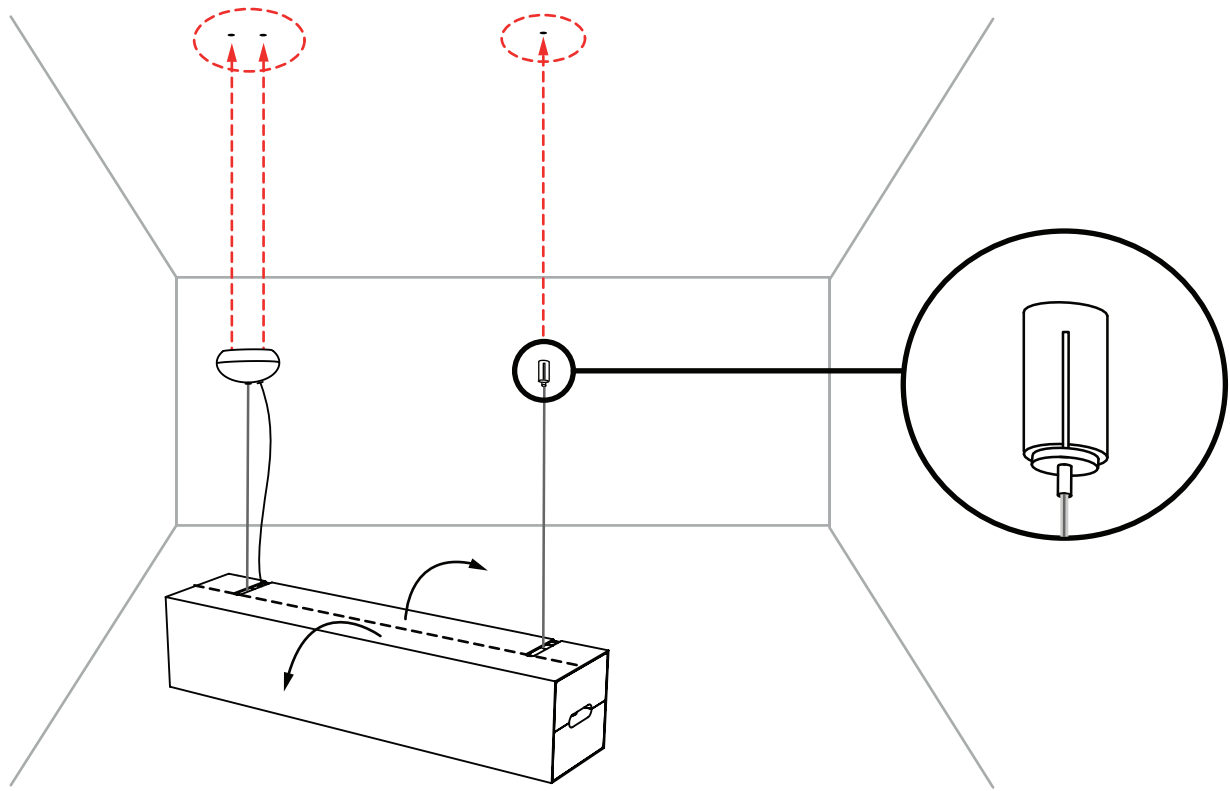

m o o o i

Prop Light Double

1A

1B

INPUT: 240V AC

visit www.mooui.com for more information about the collection

m o o o i

Prop Light Double

2

3

1
SIZE 4

4

OPEN

m o o o i

Prop Light Double

5