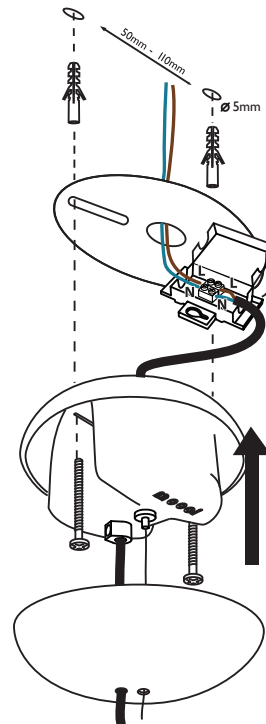

m o o o i

Prop Light Double

1A

1B

INPUT: 240V AC

visit www.mooui.com for more information about the collection

m o o o i

Prop Light Double

2

3

1
SIZE 4

4

OPEN

m o o o i

Prop Light Double

5