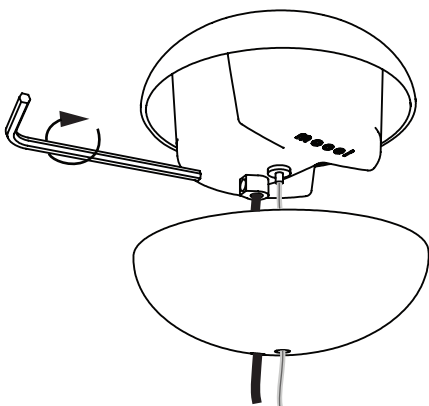

m o o o i

Prop Light Double

1A

1B

INPUT: 240V AC

visit www.mooui.com for more information about the collection

m o o o i

Prop Light Double

2

3

1
SIZE 4

4

OPEN

m o o o i

Prop Light Double

5