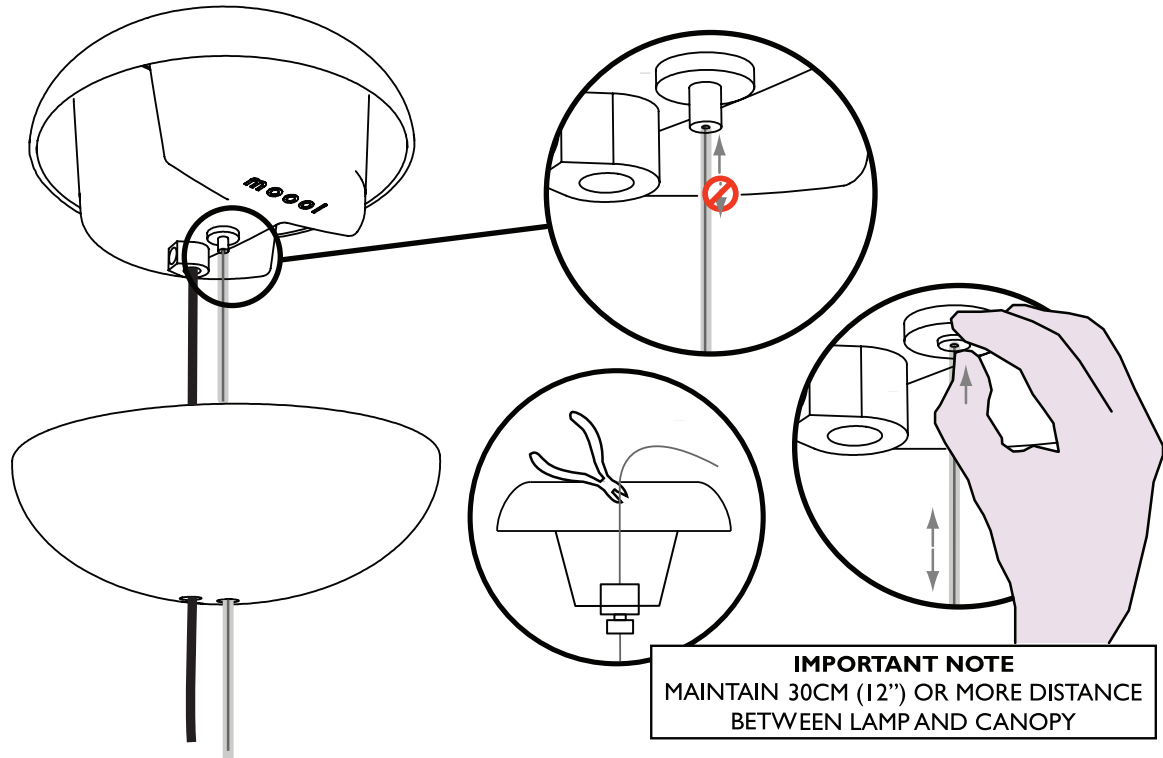

m o o o i

Prop Light Double

1A

1B

INPUT: 240V AC

visit www.mooui.com for more information about the collection

m o o o i

Prop Light Double

2

3

1
SIZE 4

4

OPEN

m o o o i

Prop Light Double

5